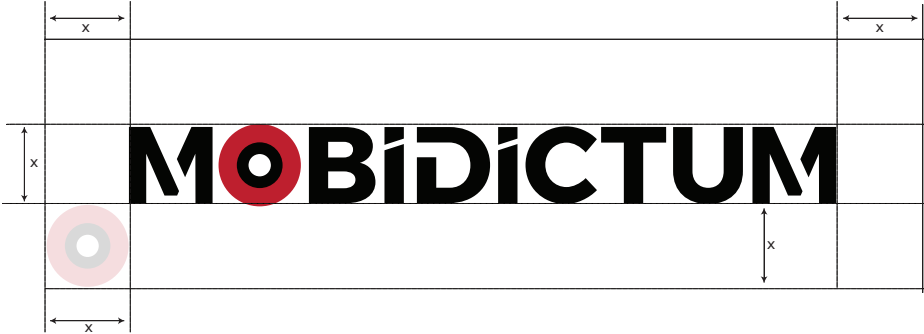

Exclusion Zones