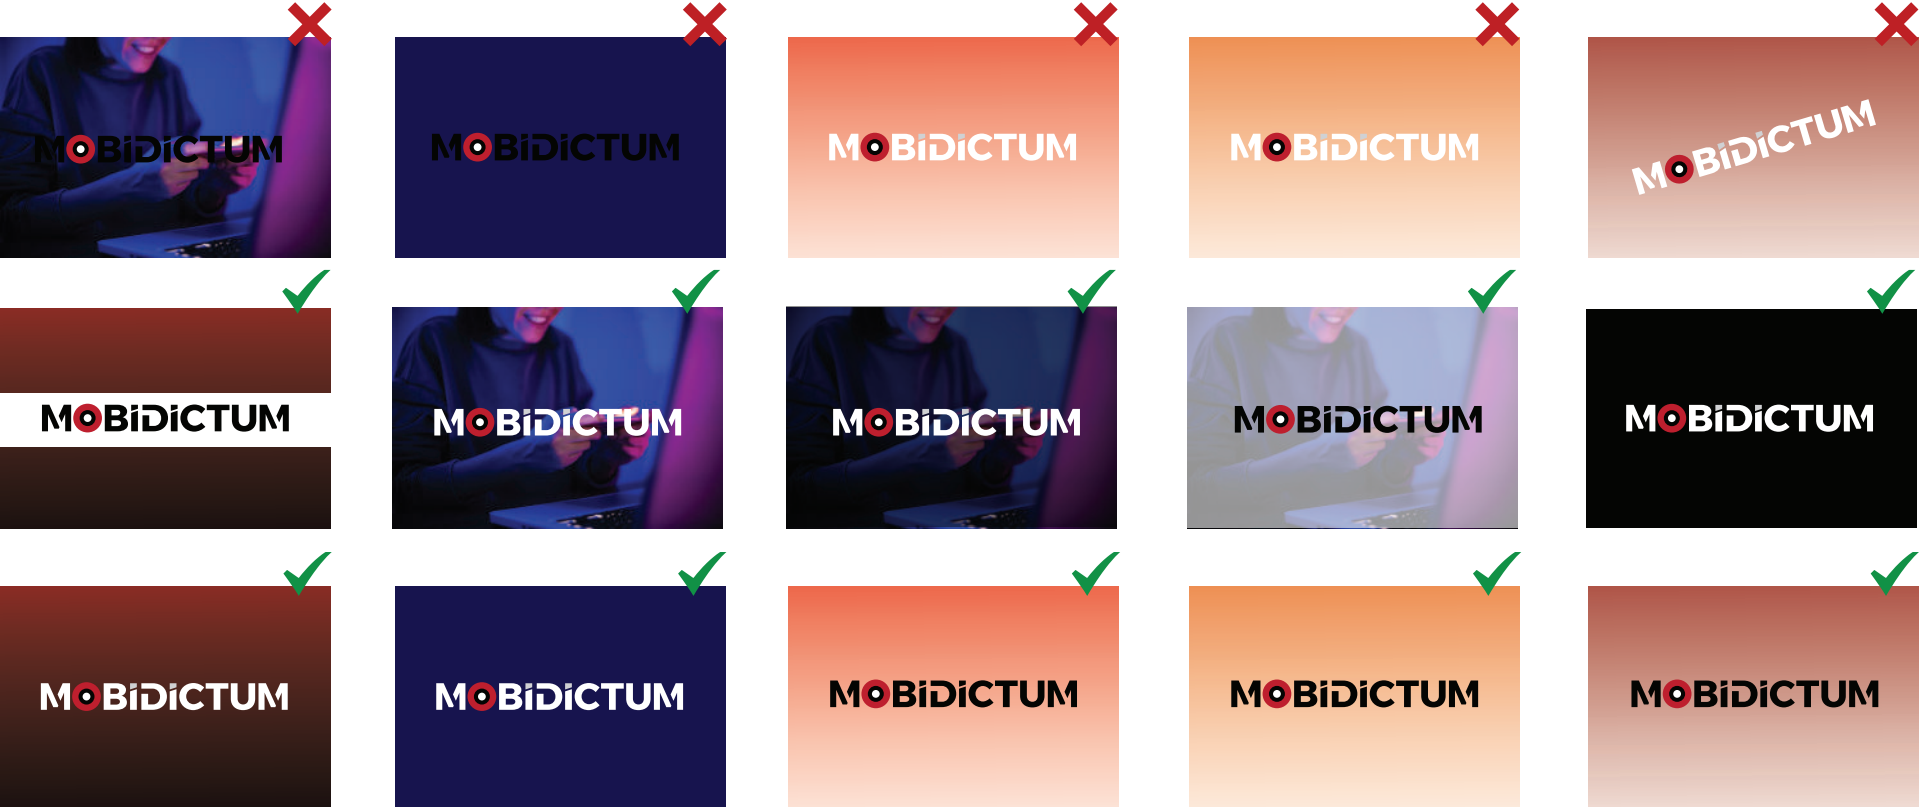

Right Use Of The Logo